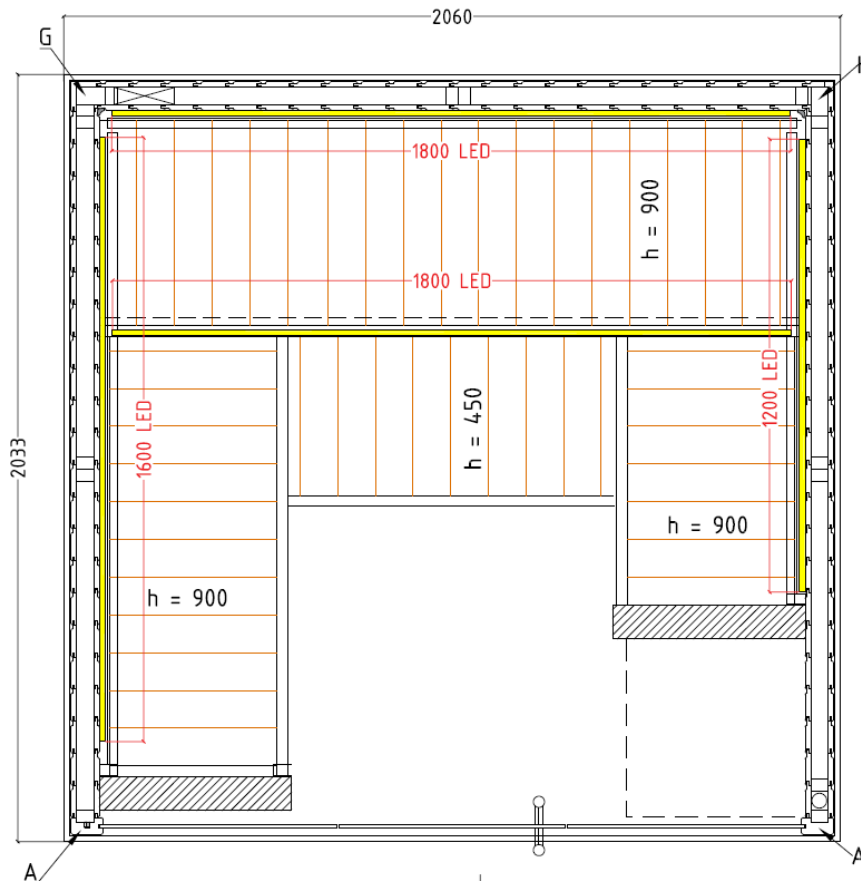

RGBW LED TUBE-set RGBWS2020SV for Variant View S2020SV sauna cabin

RGBWS2020SV

BEHIND THE BACK RESTS AND UNDER THE UPPER BENCH

BEHIND THE BACK REST

UNDER THE UPPER BENCH

1200mm
1600mm
1800mm
1800mm

1.

2.