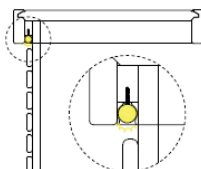

RGBW LED TUBE-set RGBWS2020SV for Variant View S2020SV sauna cabin

RGBWS2020SV

BEHIND THE BACK RESTS AND UNDER THE UPPER BENCH

BEHIND THE BACK REST

UNDER THE UPPER BENCH

1200mm
1600mm
1800mm
1800mm

1.

2.