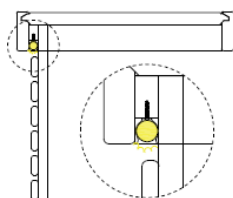

## RGBWS1620SV

BEHIND THE BACK RESTS AND UNDER THE UPPER BENCH

BEHIND THE BACK REST

UNDER THE UPPER BENCH

1.

700mm  
1200mm  
1800mm  
1800mm

2.