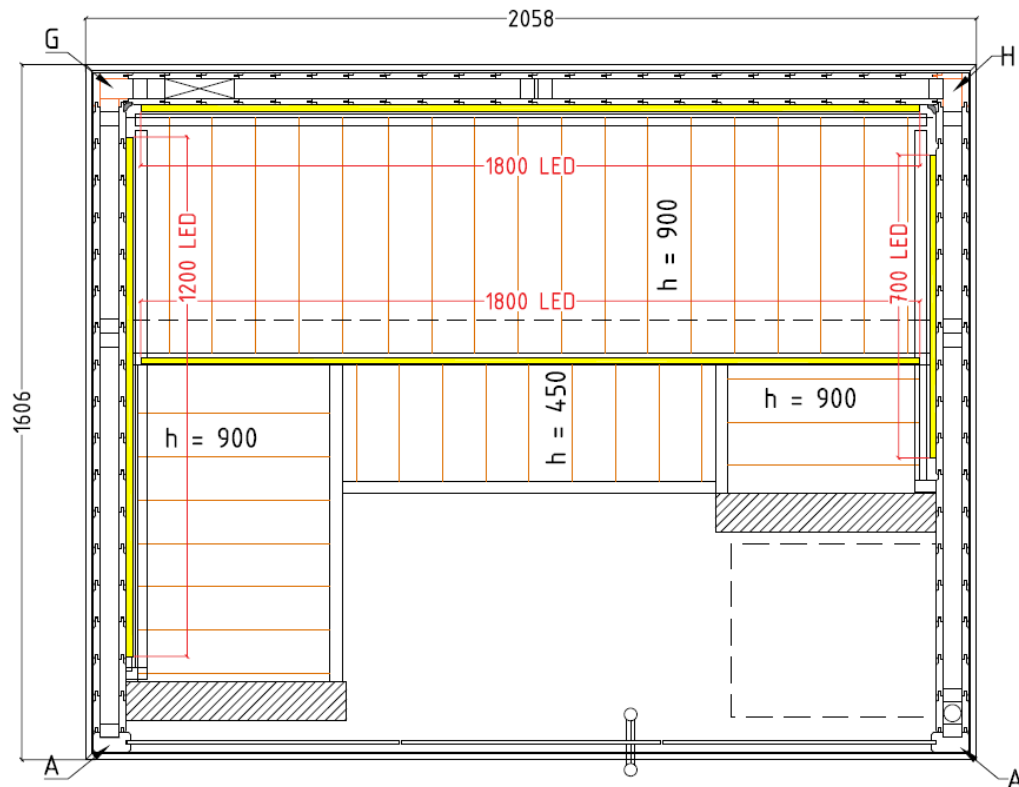

RGBW LED TUBE-set RGBWS1620SV for Variant View S1620SV sauna cabin

## RGBWS1620SV

BEHIND THE BACK RESTS AND UNDER THE UPPER BENCH

BEHIND THE BACK REST

UNDER THE UPPER BENCH

1.

700mm  
1200mm  
1800mm  
1800mm

2.