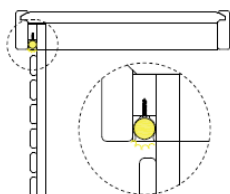

RGBW LED TUBE-set RGBWS1616SV for Variant View S1616SV sauna cabin

RGBWS1616SV

BEHIND THE BACK RESTS AND UNDER THE UPPER BENCH

BEHIND THE BACK REST

UNDER THE UPPER BENCH

700mm
1200mm
1300mm
1300mm

1.

2.