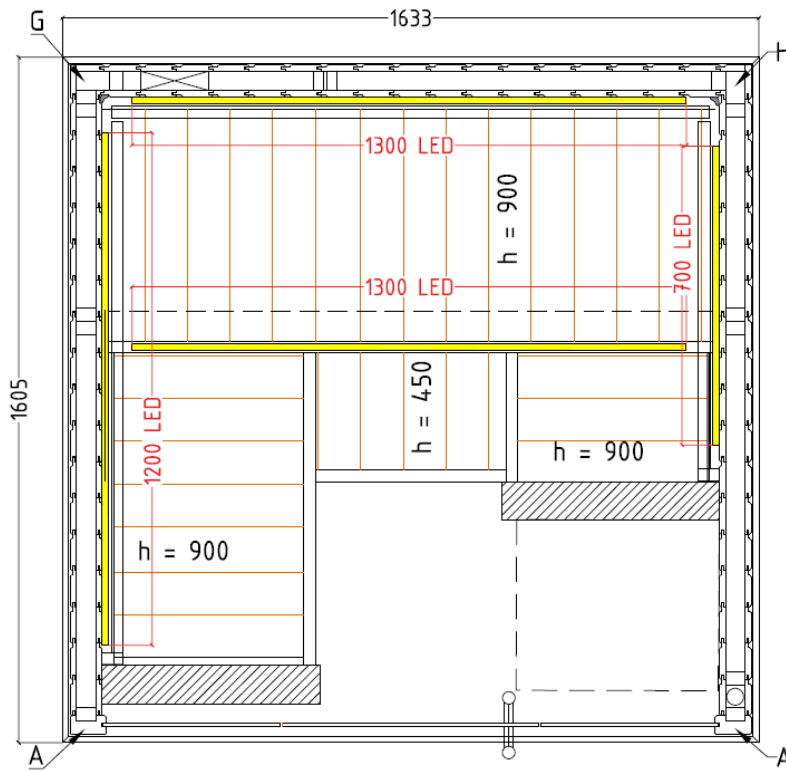

RGBW LED TUBE-set RGBWS1616SV for Variant View S1616SV sauna cabin

RGBWS1616SV

BEHIND THE BACK RESTS AND UNDER THE UPPER BENCH

BEHIND THE BACK REST

UNDER THE UPPER BENCH

700mm
1200mm
1300mm
1300mm

1.

2.